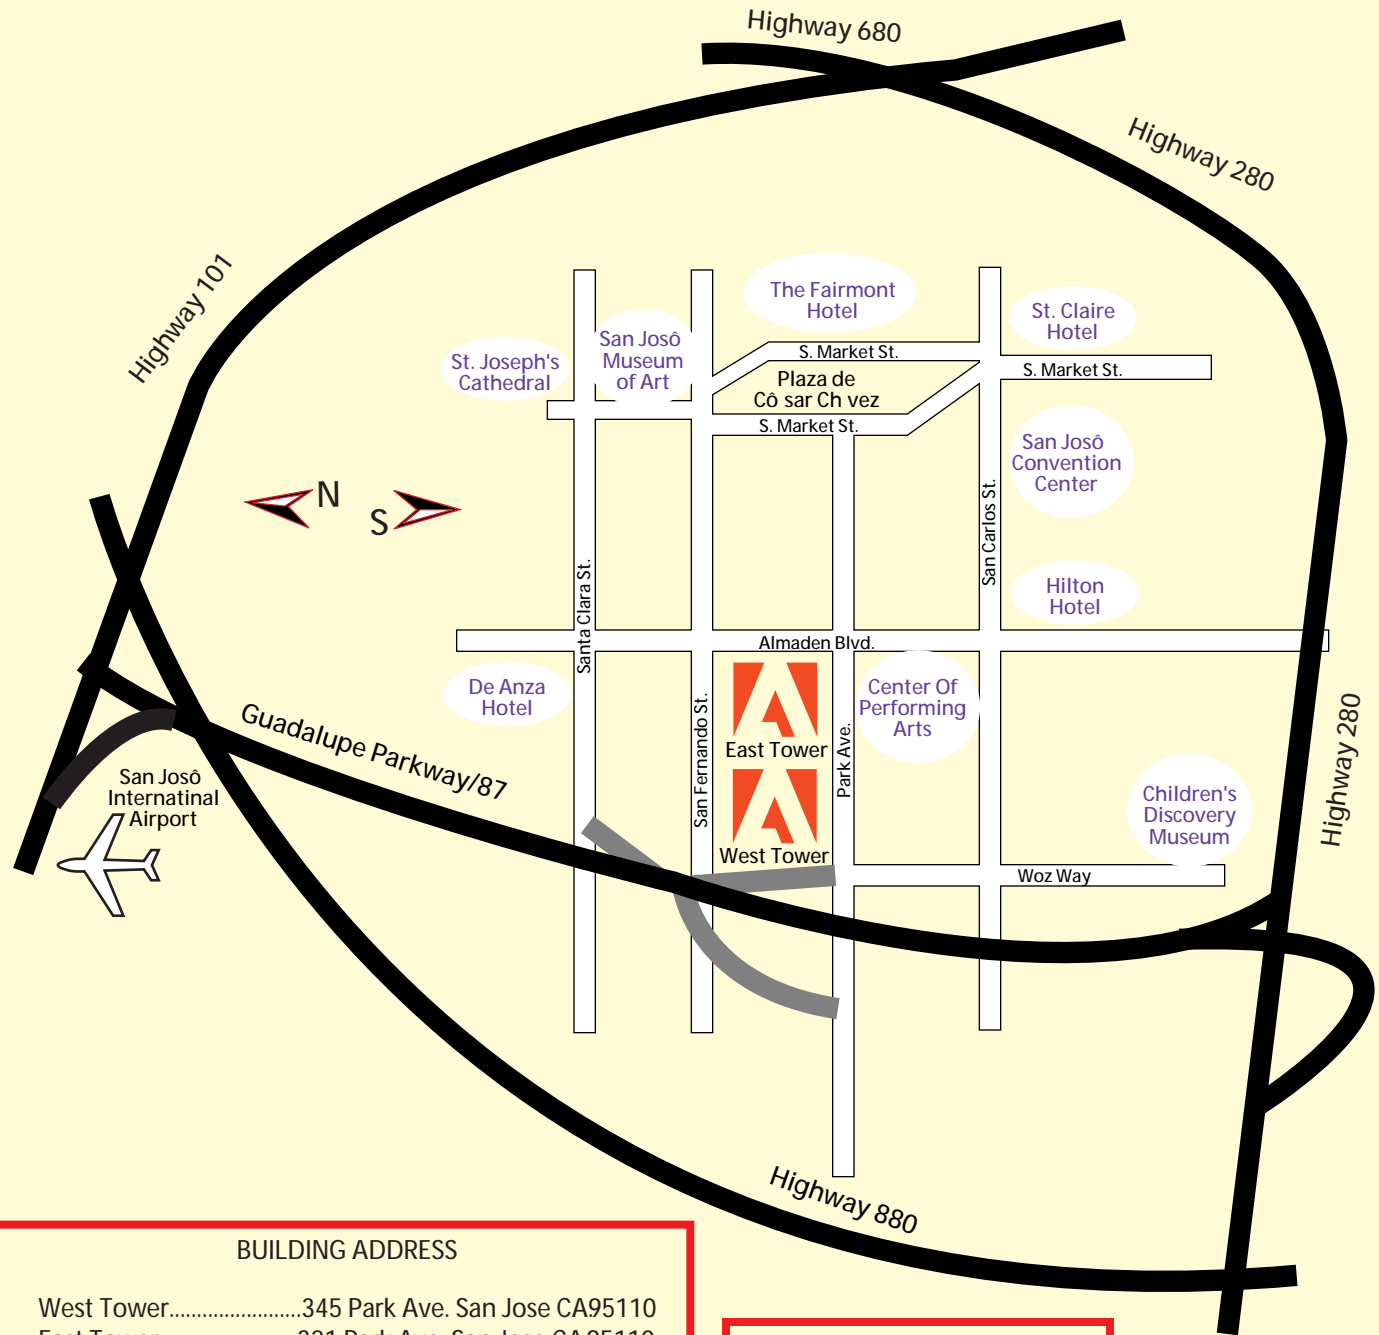

Directions and Map to Adobe Systems, San Jose

SOUTHBOUND

101 Southbound (from San Francisco & airport)
101 South towards San Jose
Take Guadalupe Prkwy/87 exit
Take Park Ave/San Carlos St. exit, turn left
345 Park Ave. - Make U-turn at Almaden Blvd.
321 Park Ave. - Make left turn onto Almaden Blvd.
Make a U-turn on San Fernando.
Make a right turn into the Adobe garage.

280 South from San Francisco
Take Guadalupe Prkwy/87 exit
Take Santa Clara St/Downtown exit
Turn right on Santa Clara St.
345 Park Ave. - Turn right on Almaden Blvd.
Turn right on Park Ave.
321 Park Ave. - Turn Right into the Adobe garage,
which is half a block past San Fernando.

680 Southbound from Sacramento/Concord
680 South until it turns into 280 North
Take Guadalupe Prkwy/87 exit
Take Santa Clara St/Downtown exit
Turn right on Santa Clara St.
345 Park Ave. - Turn right on Almaden Blvd.
Turn right on Park Ave.
321 Park Ave. - Turn right into the Adobe garage,
which is half a block past San Fernando.

NORTHBOUND

17/880 Northbound from Santa Cruz
17/880 North to 280 South (San Jose exit)
(See 280 Southbound)

101 Northbound from Gilroy/Los Angeles
101 North to 280 North (See 680 Southbound)

BUILDING ADDRESS	
West Tower.....	345 Park Ave. San Jose CA95110
East Tower.....	321 Park Ave. San Jose CA95110
ADOBE OPERATOR	
(408) 536-6000	

LEGEND	
FREEWAY	ON/OFF RAMPS